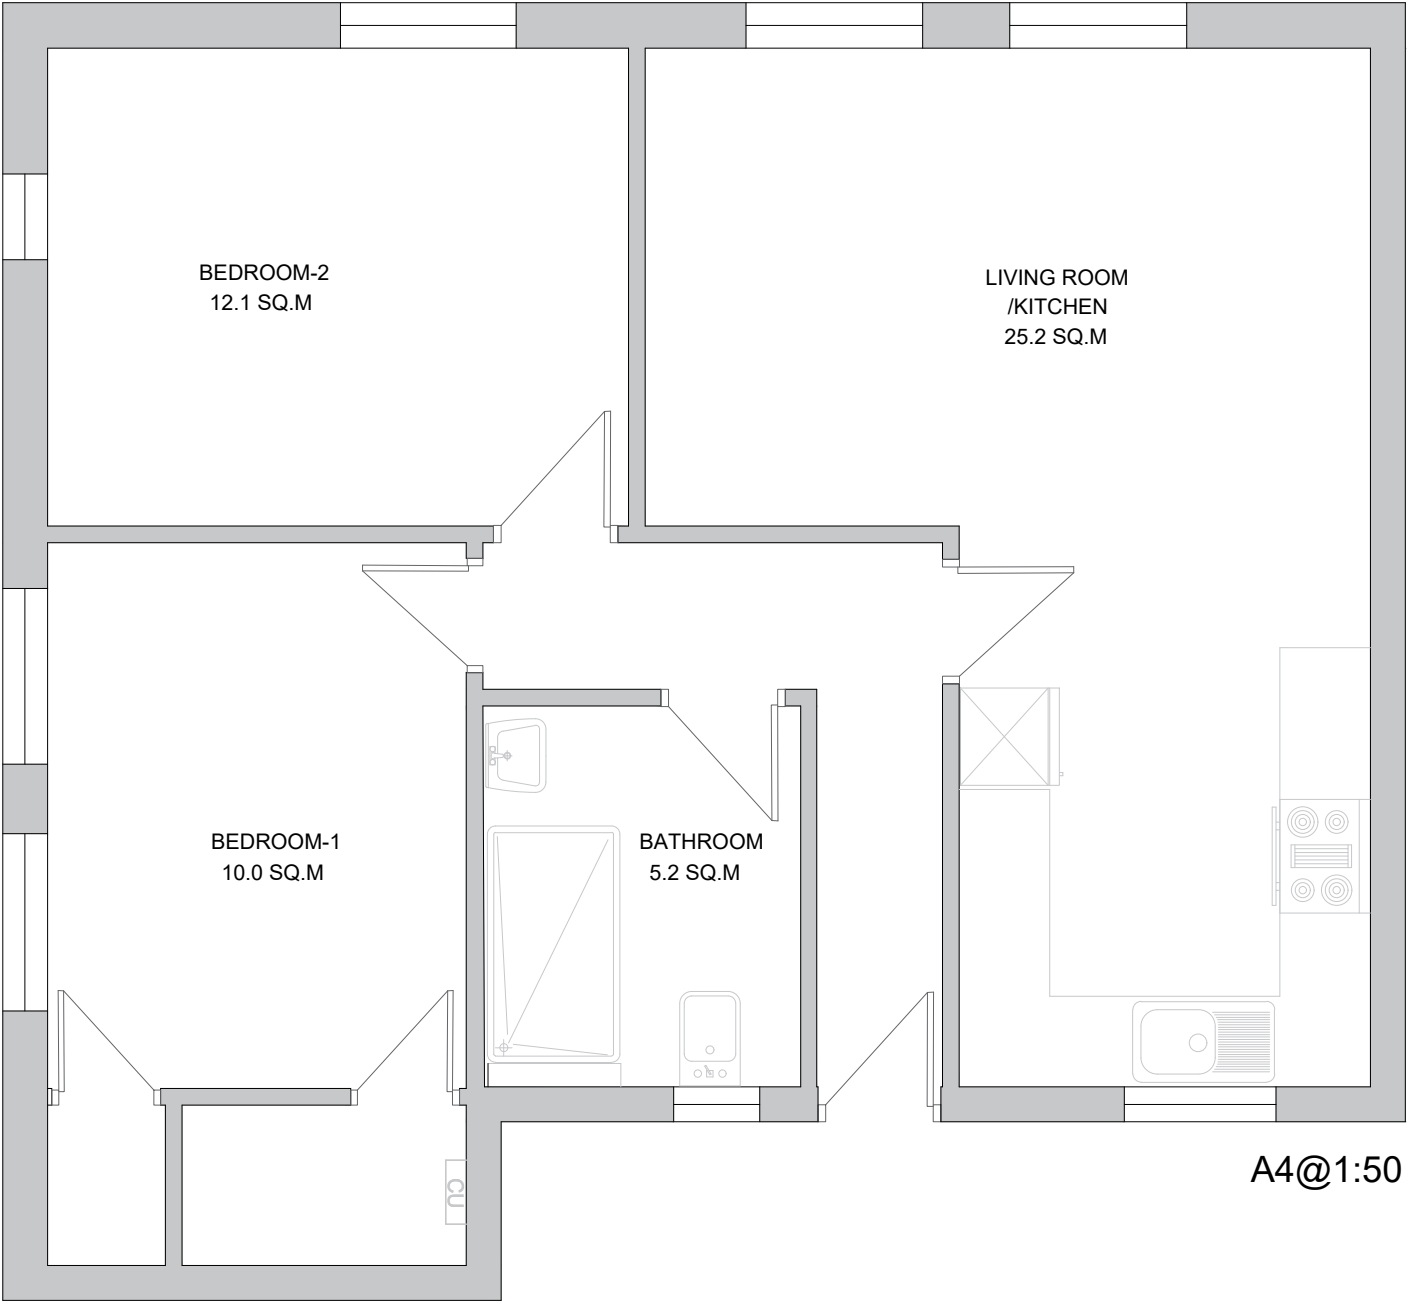

Morleys Place, High St, Sawston, Cambridge CB22 3TG

Flat - 13
First Floor